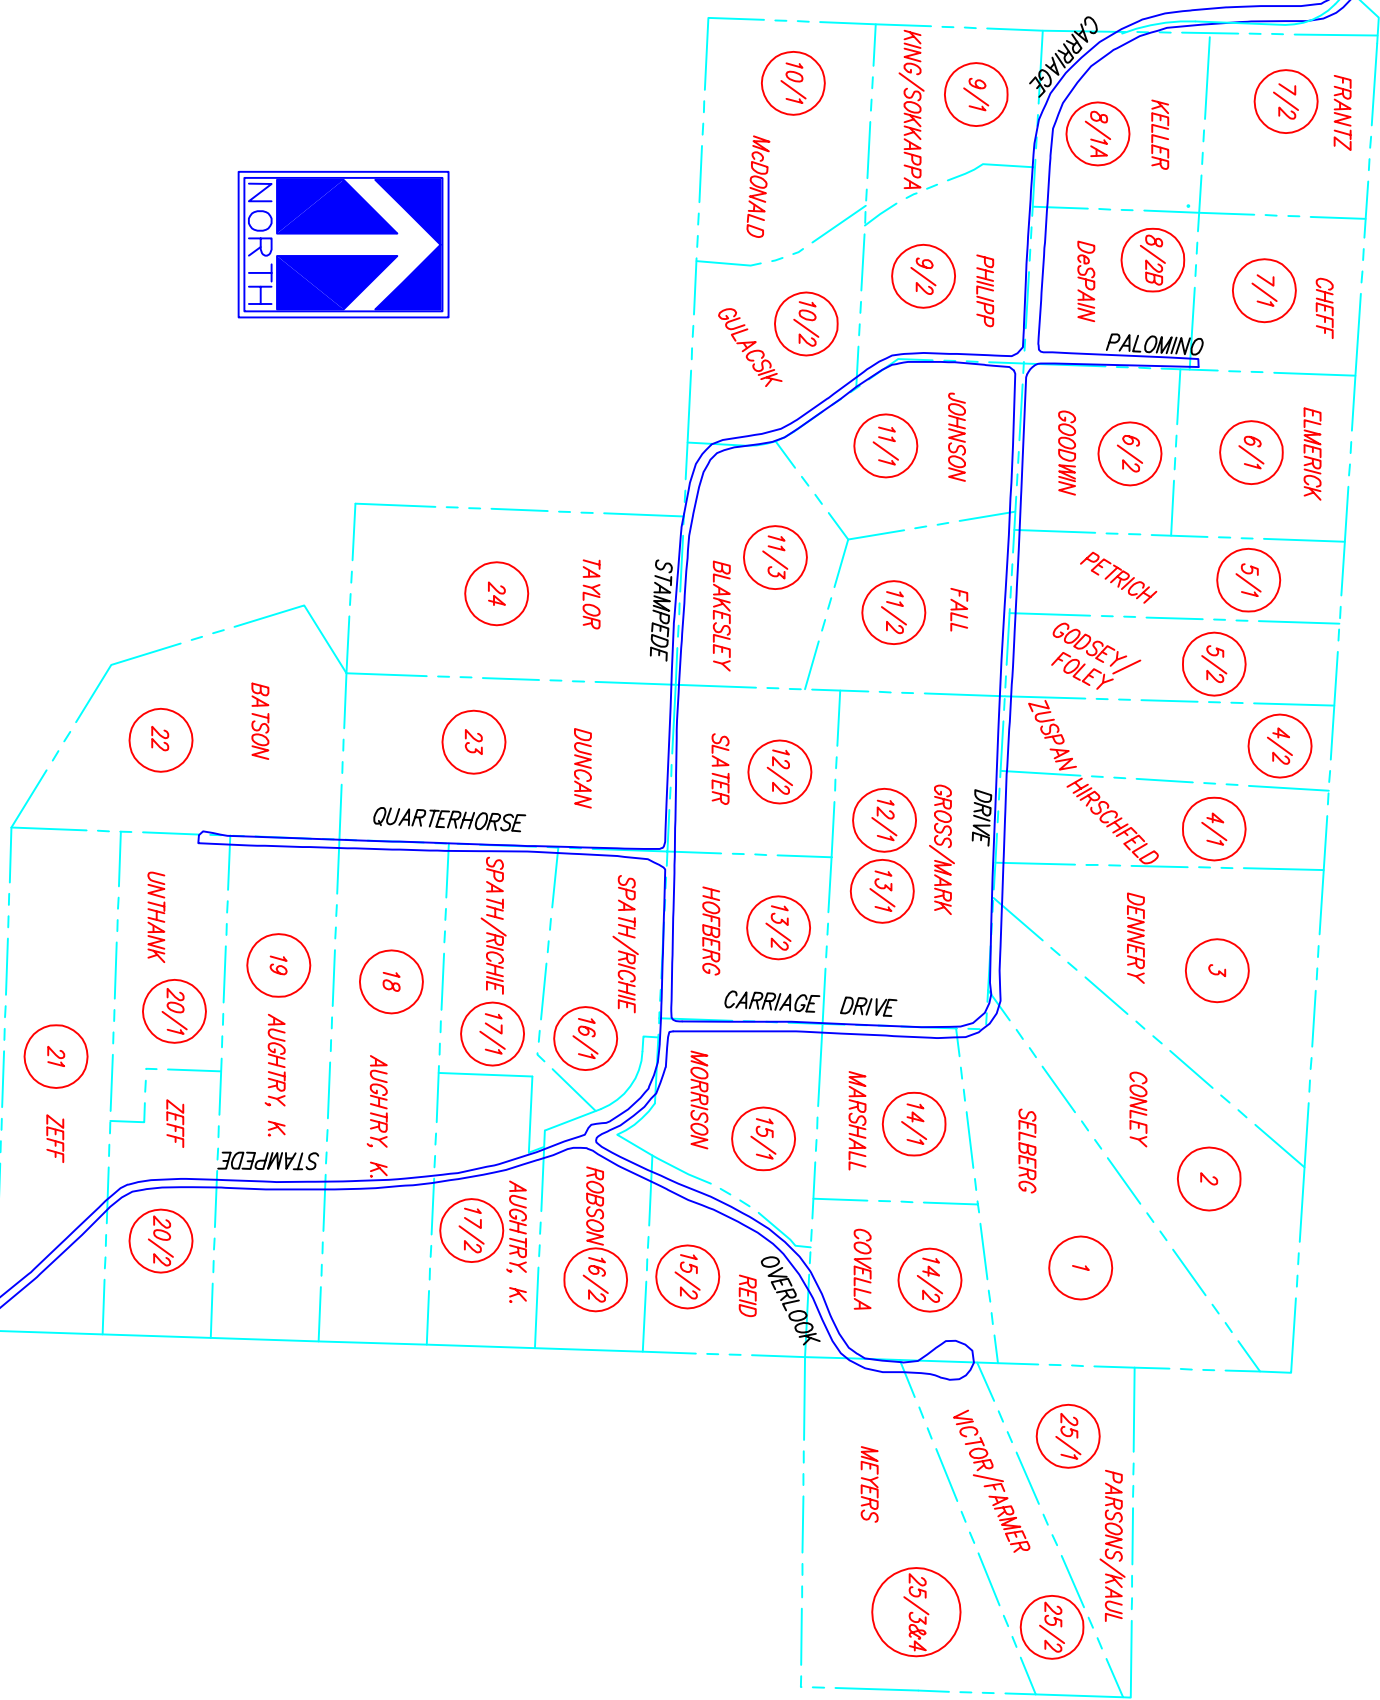

DOE RUN ROAD  
NOT A PART

1/27/2023\_BelleCrest Estates Roster Map miz

MORGAN LANE  
NOT A PART